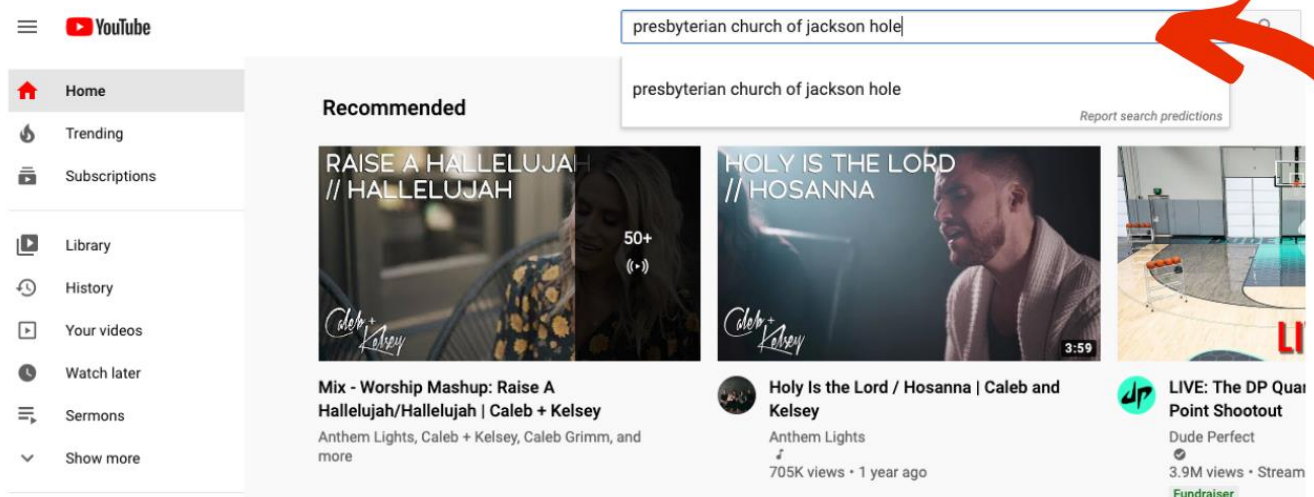

PCJH Live Streaming Instructions

Follow these steps to join us in worship online at 10:15am Sundays!

1) Go online and type in www.youtube.com to get to the website YouTube

2) In the "Search" bar, type in **Presbyterian Church of Jackson Hole**

Beginning between 10:10 and 10:15am Sunday morning, a video with a red "Live Now" box will replace the Welcome video at the top of the page

5) Click on that video, and welcome, you're watching PCJH's live stream service!