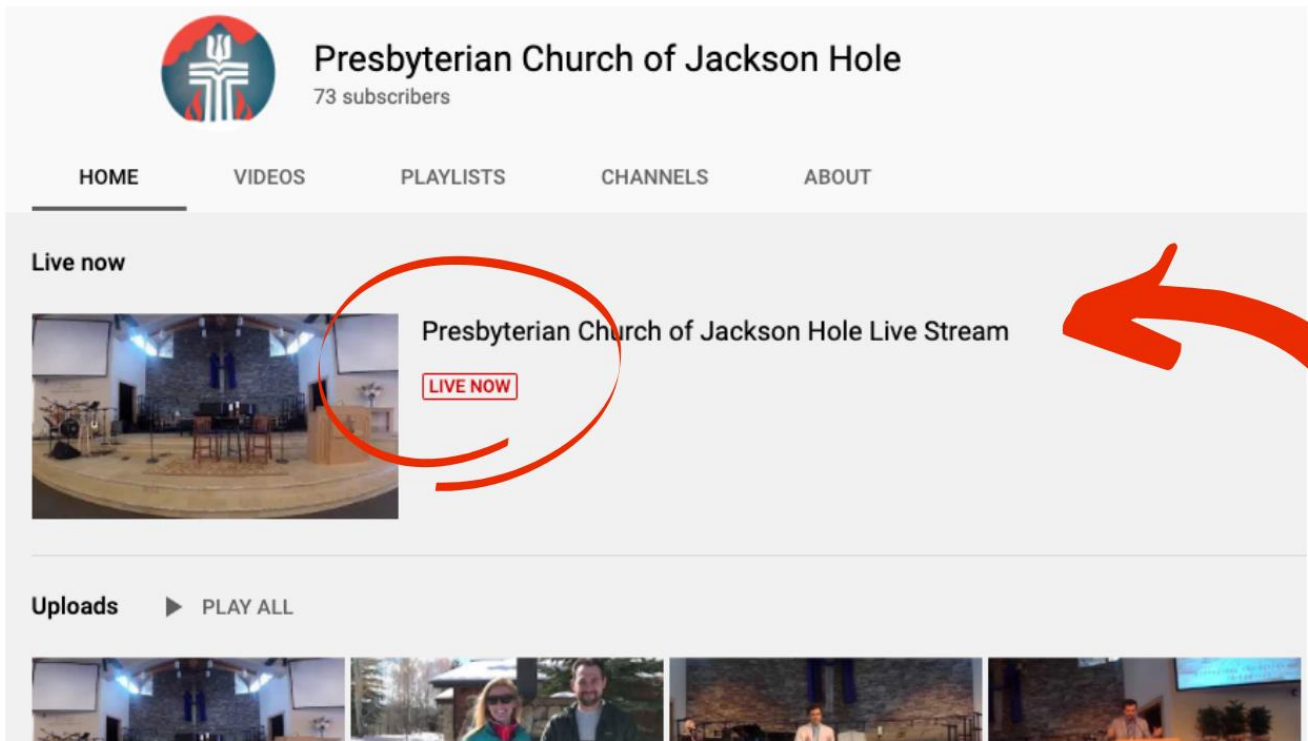

PCJH Live Streaming Instructions

Follow these steps to join us in worship online at 10:15am Sundays!

1) Go online and type in www.youtube.com to get to the website YouTube

2) In the "Search" bar, type in **Presbyterian Church of Jackson Hole**

Beginning between 10:10 and 10:15am Sunday morning, a video with a red "Live Now" box will replace the Welcome video at the top of the page

5) Click on that video, and welcome, you're watching PCJH's live stream service!