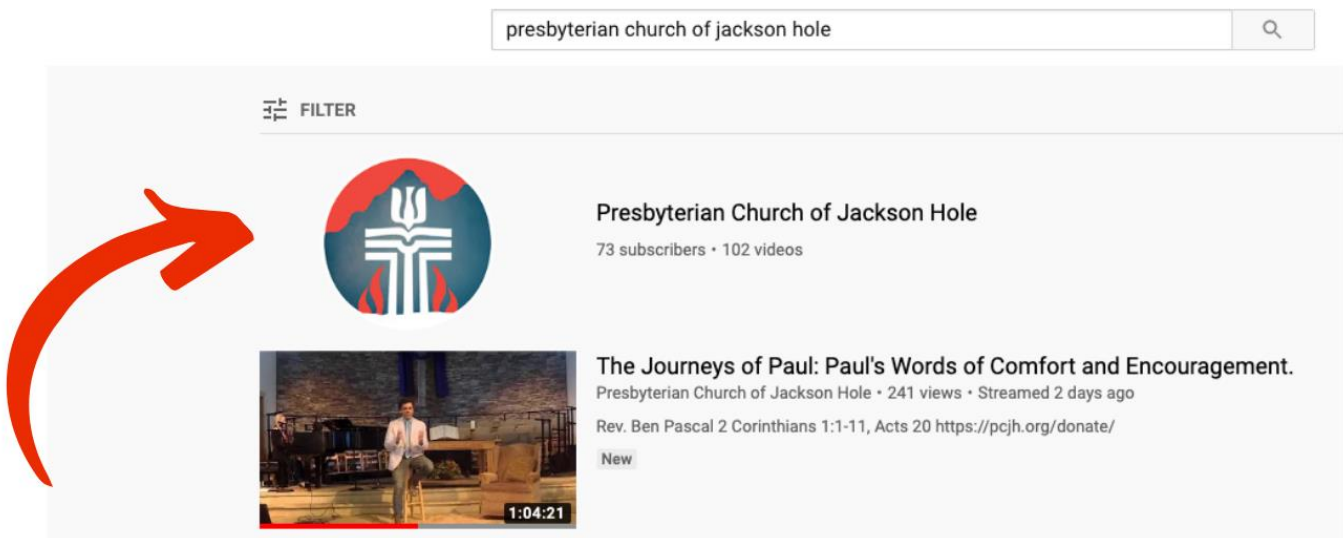

3) You will see our church logo & name - that's our channel! **Click there**