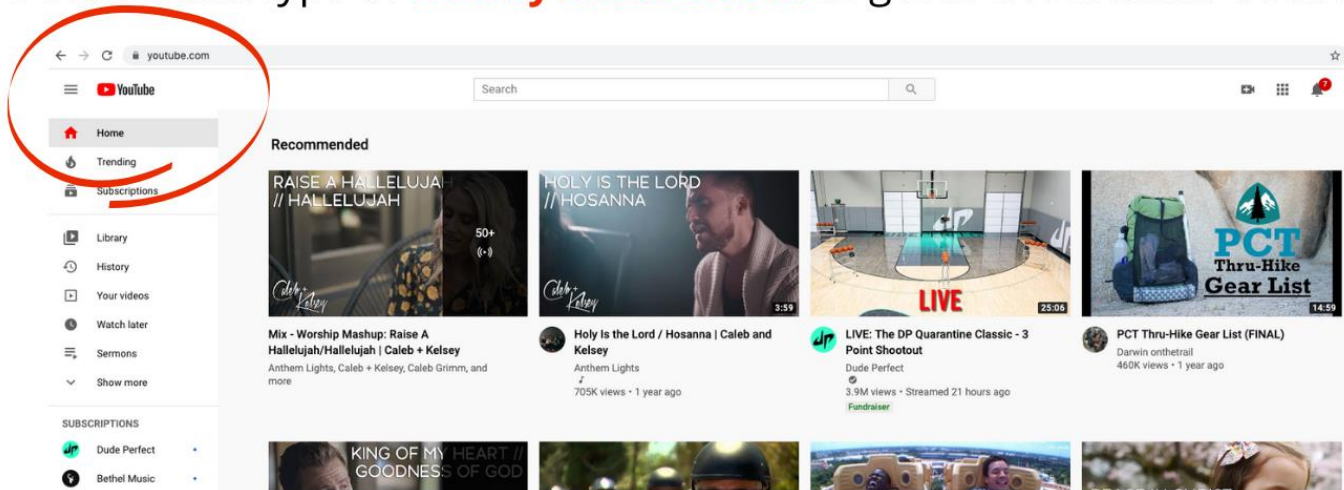

PCJH Live Streaming Instructions

Follow these steps to join us in worship online at 10:15am Sundays!

1) Go online and type in www.youtube.com to get to the website YouTube

2) In the "Search" bar, type in **Presbyterian Church of Jackson Hole**

Beginning between 10:10 and 10:15am Sunday morning, a video with a red "Live Now" box will replace the Welcome video at the top of the page

5) Click on that video, and welcome, you're watching PCJH's live stream service!